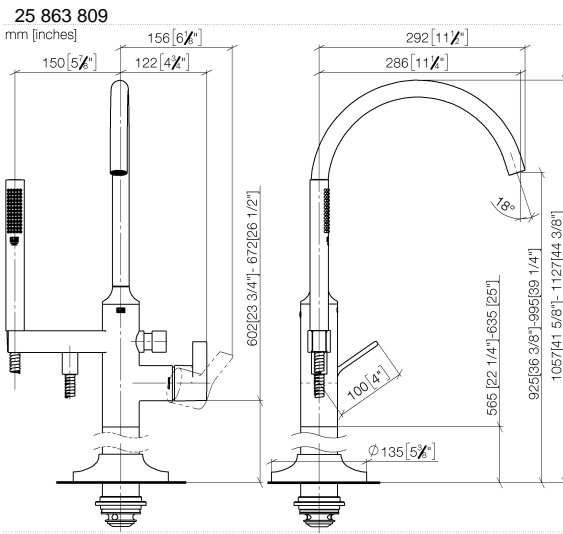

VAIA Single-lever bath mixer with stand pipe for free-standing assembly with hand shower set - Brushed Bronze

VAIA

25 863 809

- spout: circular, air-enriched flow
- max. flow 24.6 l/min at 3 bar flow pressure
- Hand shower: COMPACT RAIN, max. flow rate 6.8 l/min (at 3 bar)
- bar-type hand shower with anti-scale system
- 281mm projection
- pivotable spout 360°
- automatic bath/shower diverter
- total height 1057 - 1127 mm
- wall bracket
- stand pipe height 565 - 635 mm
- height up to aerator 925 – 995 mm
- slide-on rosettes Ø 135 mm
- metal shower hose 1250mm with integrated anti-twist protection
- WRAS 2001027

Required miscellaneous

- Concealed floor mounting -** 35 949 970-90
 ●min. recess depth 80 mm 0010
 ●max. recess depth 150 mm

Flow rate chart

Codes & Standards

ASME
A112.18.1/CSA
B125.1

California Energy
Commission
(CEC)