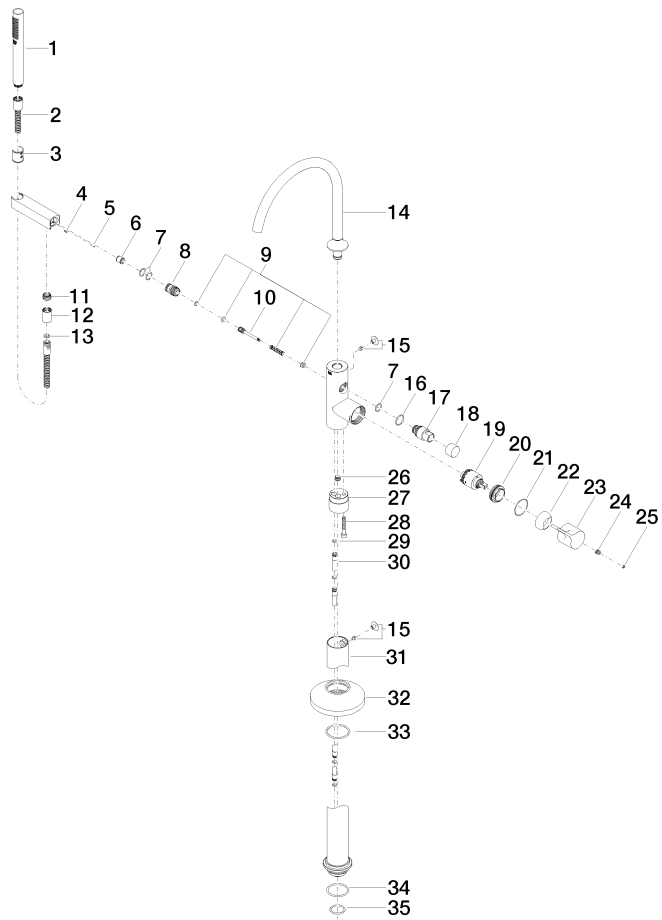

VAIA Single-lever bath mixer with stand pipe for free-standing assembly with hand shower set - Brushed Bronze

VAIA

25 863 809

VAIA Single-lever bath mixer with stand pipe for free-standing assembly with hand shower set - Brushed Bronze

VAIA

25 863 809

Spare parts list

No.	Item Number	Name	Quantity used	Delivery time
1	90 12 11 140 30-42	shower	1	30
2	90 30 02 072 00-42	hose	1	30
3	09 18 40 118 90	sleeve	1	2
4	09 31 11 058 90	pin	1	2
5	09 31 11 040 90	pin	1	2
6	90 23 01 141 00 90	back-flow preventer	1	2
7	90 14 10 010 00 90	seal	3	2
8	09 24 03 153 20-42	nipple	1	-
Spare part can no longer be ordered, please order the replacement item				
9	90 16 02 023 00 90	spring	1	2
10	09 31 09 102 20-42	pull-rod	1	-
Spare part can no longer be ordered, please order the replacement item				
11	09 24 03 069 90	nipple	1	2
12	90 21 02 069 00-42	cover	1	30
13	90 14 20 026 00 90	seal	1	2
14	90 28 22 327 00-42	spout	1	30
15	04 31 20 036 00 90	plug	2	2
16	09 14 10 112 90	seal	1	2
17	09 21 34 081 20-42	nipple	1	60
18	09 20 88 002-42	handle	1	60
19	90 15 05 039 00 90	cartridge	1	2
20	09 24 04 298 90	nut	1	2
21	09 14 10 037 90	seal	1	2
22	09 28 30 036-42	cover	1	60
23	09 20 80 022-42	handle	1	60
24	90 31 11 030 00 90	pin	1	2
25	90 31 20 087 00-42	plug	1	30
26	04 31 20 039 11 90	plug	1	2
27	09 24 03 152 20-42	adaptor	1	-
Spare part can no longer be ordered, please order the replacement item				
28	09 30 30 111 90	screw	1	2
29	09 14 10 139 90	seal	2	2
30	04 28 22 025 00 90	connection	2	2
31	04 28 22 030 00-42	pipe	1	60
32	09 27 80 022-42	rosette	1	60
33	90 14 10 129 00 90	seal	1	2
34	09 14 10 084 90	seal	1	2
35	09 14 10 018 90	seal	1	2